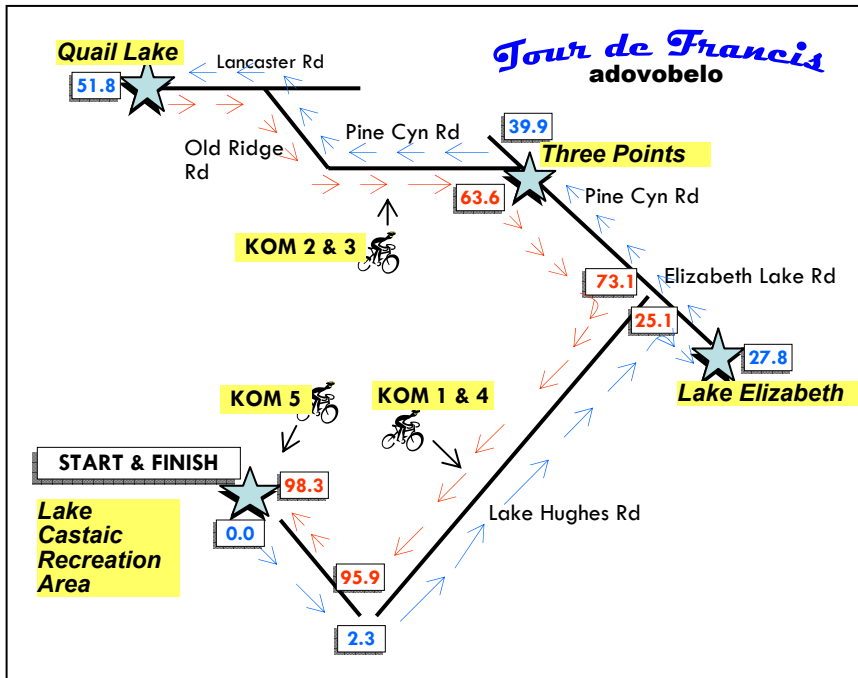

# *Tour de Francis*

100 Miles

adobovelo

**Show  
your  
number**

Back of  
Jersey

226

Helmet  
Front

226

Handle-Bar  
Front

**Smile for  
the  
camera**

226

*Tour de Francis*

**Official  
Support  
Vehicle**

**adobovelo**

*Tour de Francis*

***Friendly  
Cyclists  
Ahead***