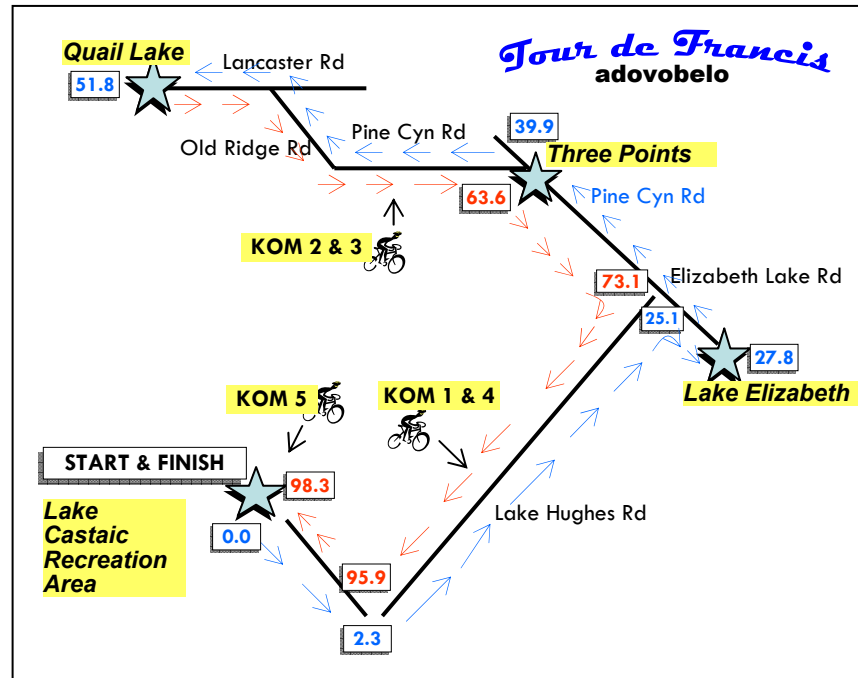

# *Tour de Francis*

100 Miles

adobovelo

**Show  
your  
number**

Back of  
Jersey

226

Helmet  
Front

226

Handle-Bar  
Front

**Smile for  
the  
camera**

226

*Tour de Francis*

**Official  
Support  
Vehicle**

**adobovelo**

*Tour de Francis*

***Friendly  
Cyclists  
Ahead***