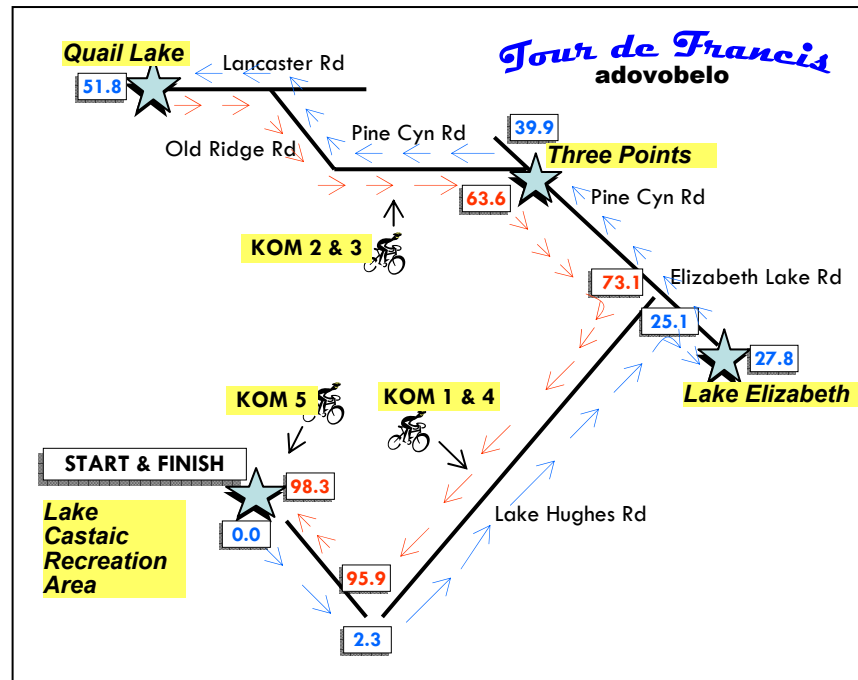

# *Tour de Francis*

100 Miles

adobovelo

**Show  
your  
number**

Back of  
Jersey

226

Helmet  
Front

226

Handle-Bar  
Front

**Smile for  
the  
camera**

226

*Tour de Francis*

**Official  
Support  
Vehicle**

**adobovelo**

*Tour de Francis*

***Friendly  
Cyclists  
Ahead***