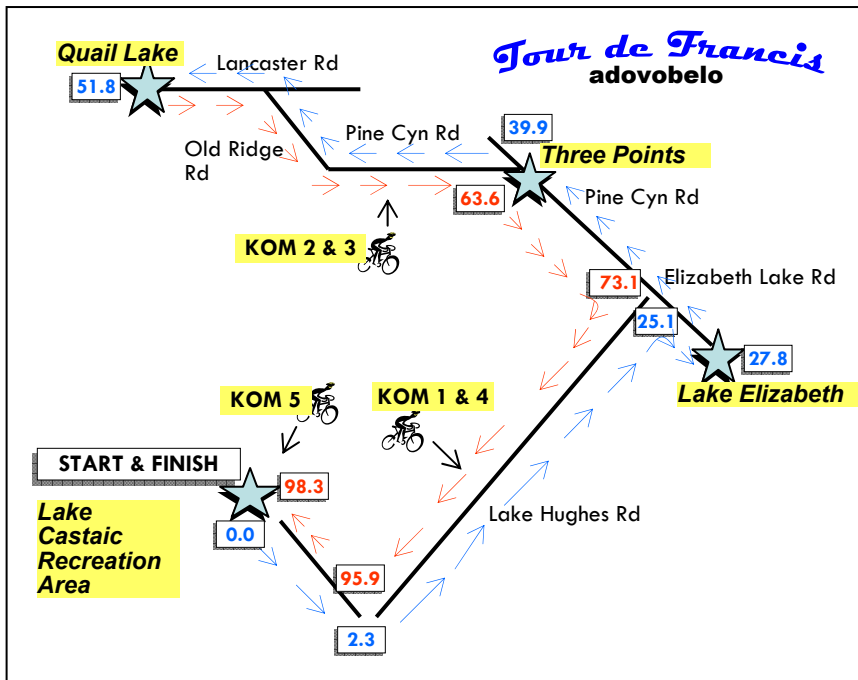

# *Tour de Francis*

100 Miles

adobovelo

**Show  
your  
number**

Back of  
Jersey

226

Helmet  
Front

226

Handle-Bar  
Front

**Smile for  
the  
camera**

226

*Tour de Francis*

**Official  
Support  
Vehicle**

**adobovelo**

*Tour de Francis*

***Friendly  
Cyclists  
Ahead***